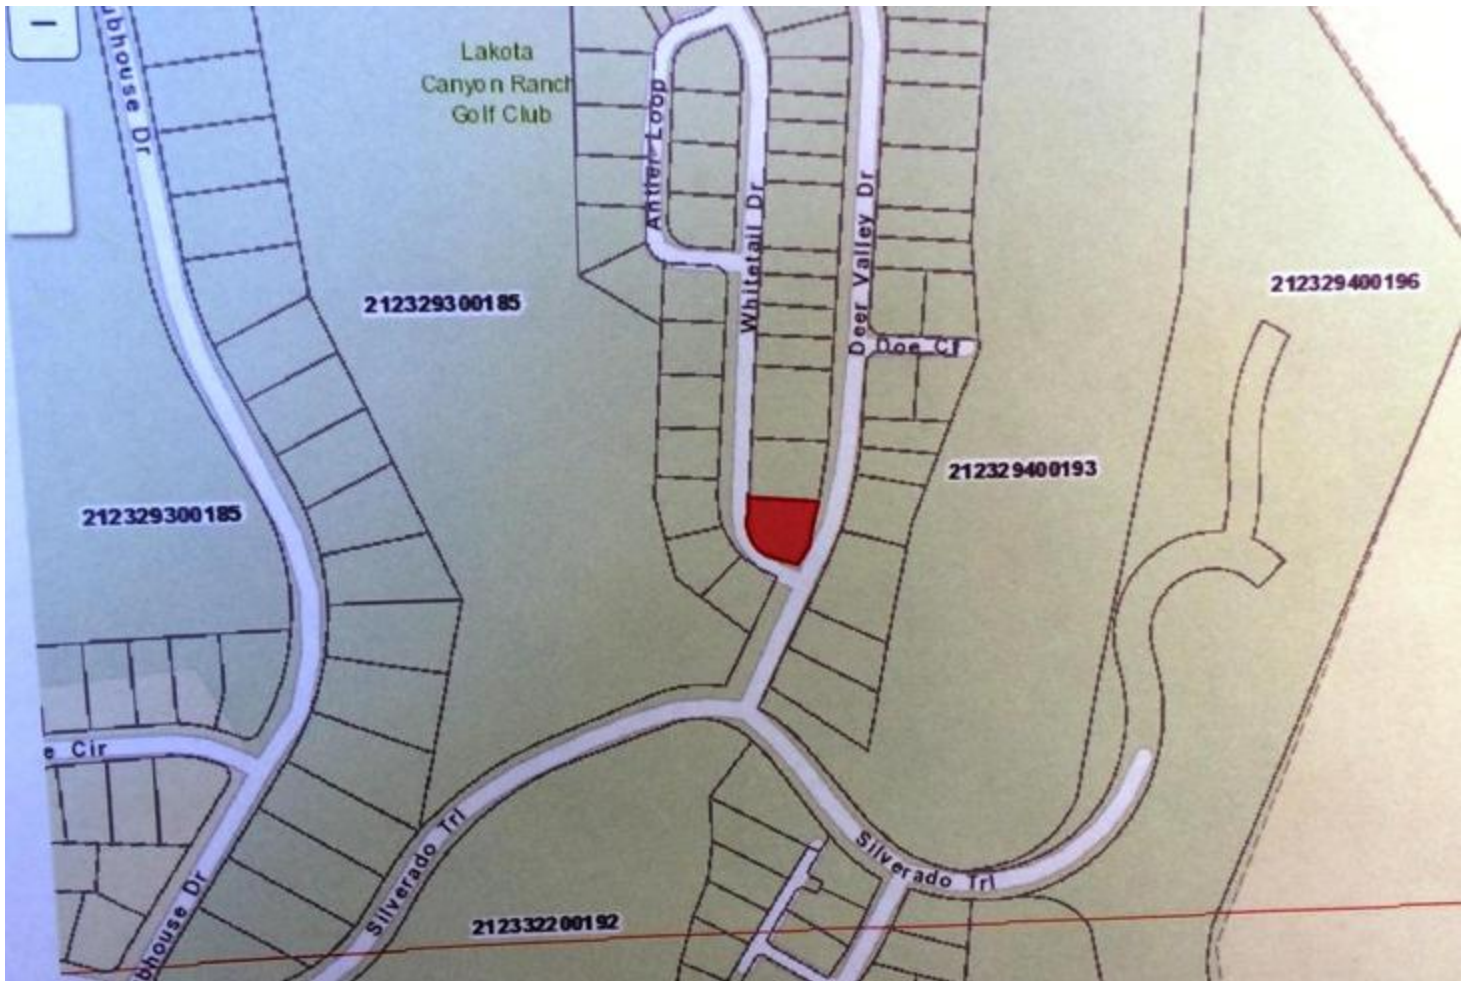

Tbd Whitetail Drive New Castle, CO 81647

\$ 69,900

EXCELLENT LOCATION. A beautiful flat building lot in upscale Lakota Canyon Ranch community. Located between Deer Valley Drive and Whitetail Drive just off the 18th fairway of the James Engh designed Lakota Canyon Ranch championship golf course. Ownership includes free use of the Lakota Canyon Ranch HOA Activities Center, pool, workout facility and much more.