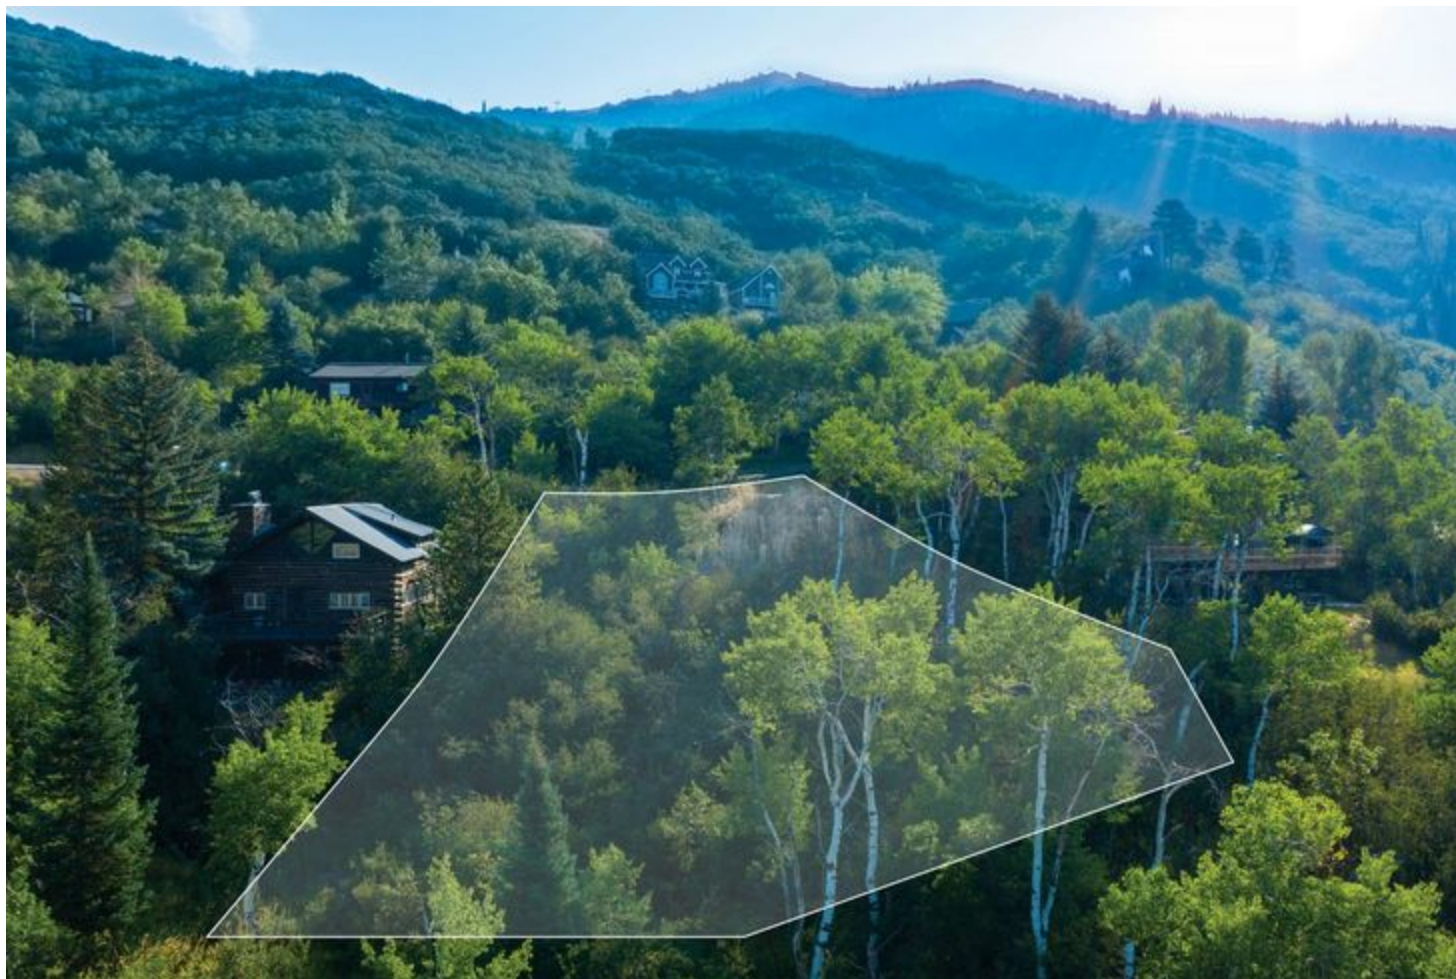

2245 Val Disere Circle Steamboat Springs, Colorado 80487

\$ 495,000

MLS# 5306164

Ideal building lot sitting high on Val D'Isere offering sweeping views of Emerald Mountain and the valley of Steamboat Springs. This sloping .40 acre property has mature trees and the topography will lend to views from every window of a new home. One of the few remaining building lots available in this highly desirable neighborhood. Just south of the Steamboat Ski Area, the location is prime for a quick trip to skiing, hiking, dining and all Steamboat has to offer.