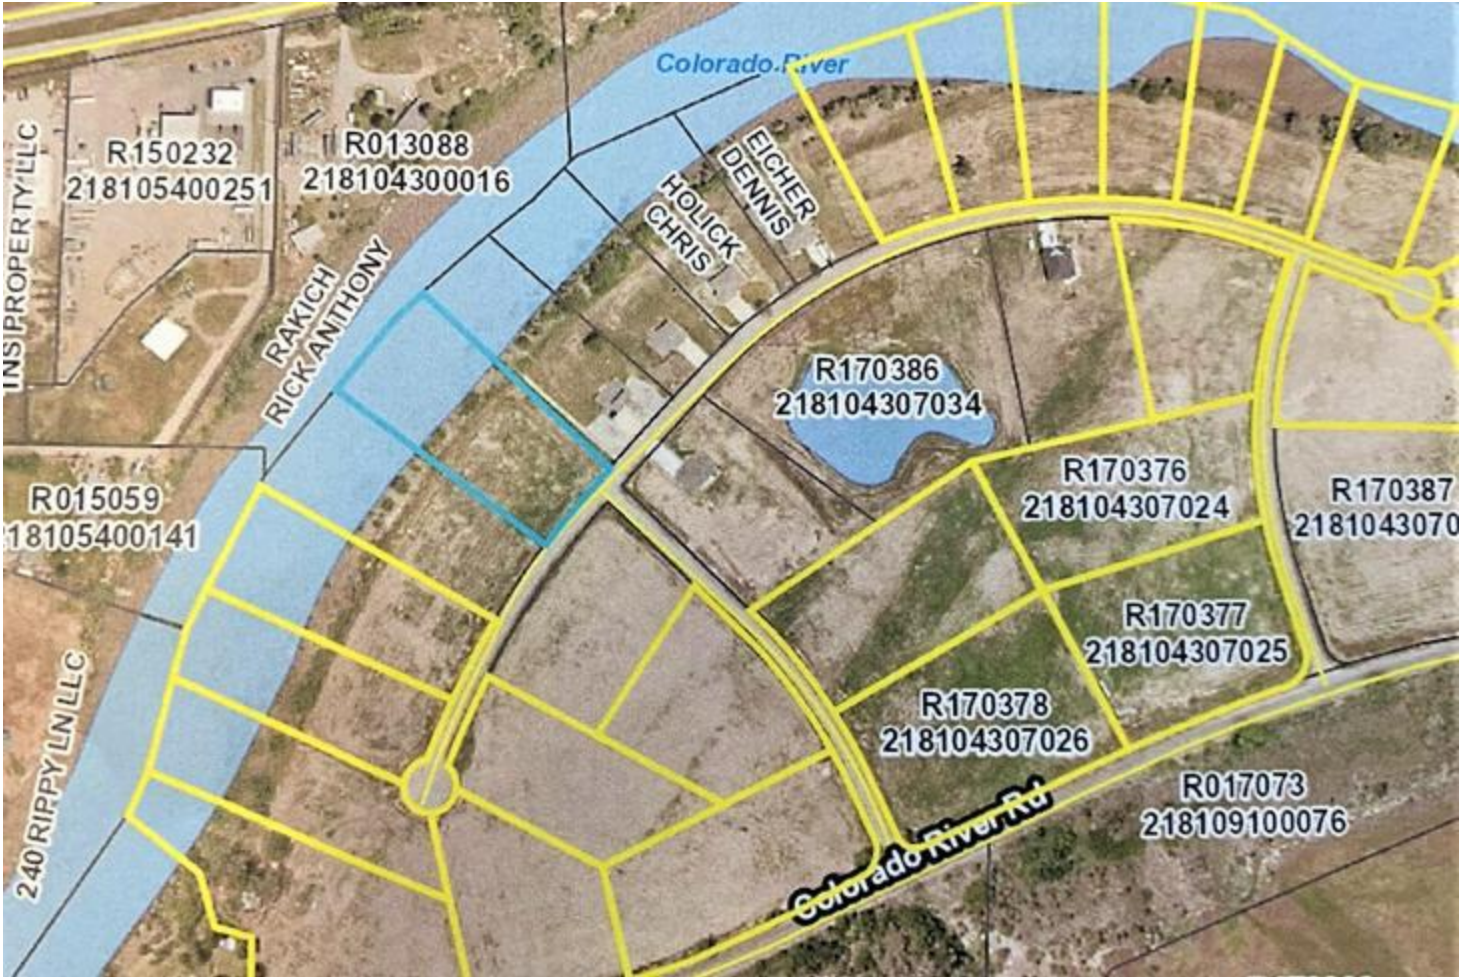

Lot 6 Rapids View Lane New Castle, CO 81647

\$ 215,000

Great location with access to the Colorado River. This river Lot sits on the south bank of the Colorado River with fabulous views and easy river access for the homeowner. Large 2 Acre lot with room to park the toys. Enjoy river access for fishing, boating, swimming or just listen to the serenity of the river's rapids. Rural living at Rapids on the Colorado. For all available lots in Rapids on the Colorado refer to the plat map in photos..