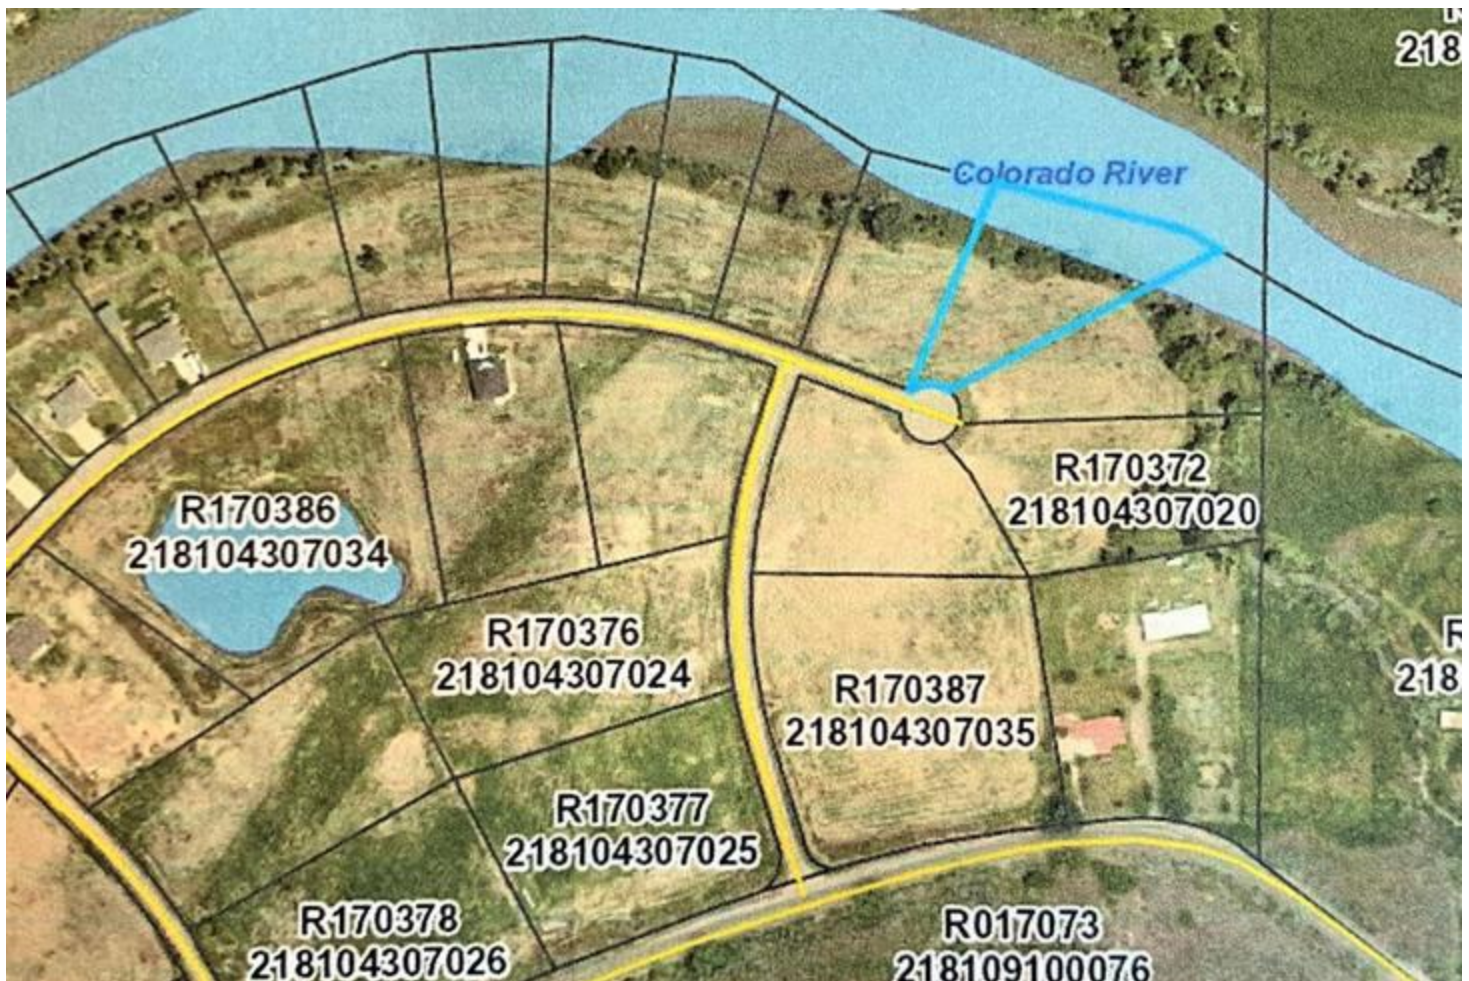

Lot 18 Rapids View Lane New Castle, CO 81647

\$ 215,000

Great location with access to the Colorado River. This river Lot sits on the south bank of the Colorado River with fabulous views and easy river access for the homeowner. Large 2 Acre lot with room to park the toys. Enjoy river access for fishing, boating, swimming or just listen to the serenity off the river's rapids. Rural living at Rapids on the Colorado.