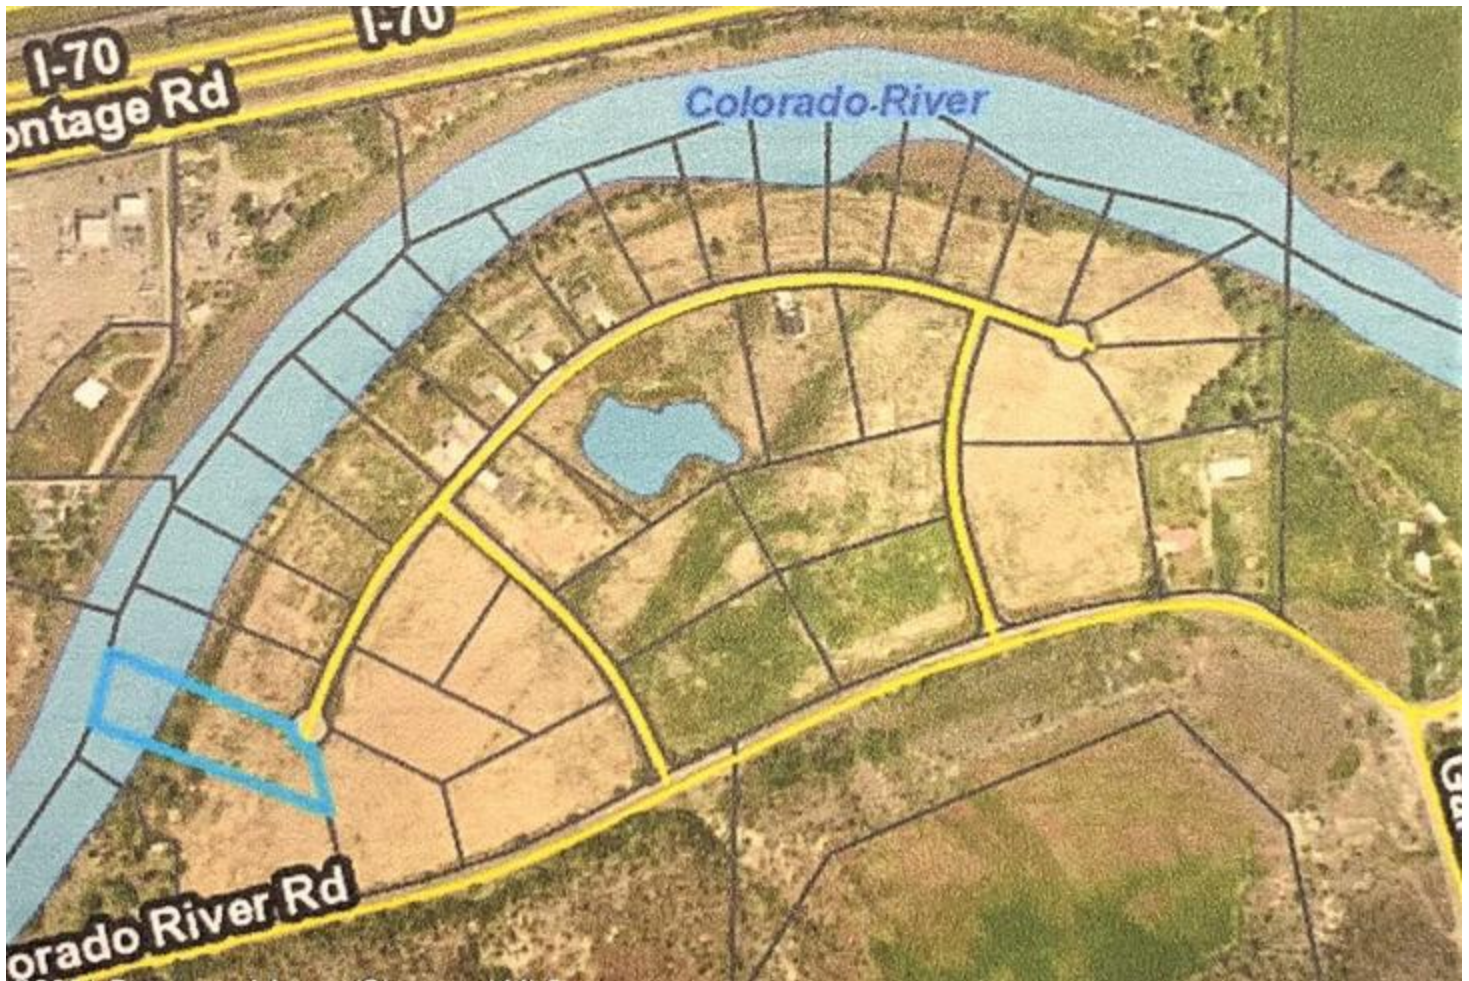

## Lot 2 Rapids View Lane New Castle, CO 81647

\$ 230,000

Great location with access to the Colorado River. This river Lot sits on the south bank of the Colorado River with fabulous views and easy river access for the homeowner. Large 2 Acre lot with room to park the toys. Enjoy river access for fishing, boating, swimming or just listen to the serenity of the river's rapids. Rural living at Rapids on the Colorado. For all available lots in Rapids on the Colorado refer to the plat map in photos.